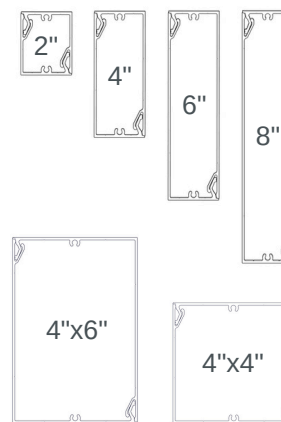

LINK & LOCK™

SCREENS & PARTITIONS

TYPICAL ISOMETRICS

PROFILES

1-5/8" X (2", 4", 6", 8")
 HD 2" X (4", 6", 8")
 4"x4", 4"x6"
 Standard lengths: 24'

COMPONENTS

End Caps, End Mounts, Mounting Clips & Isolation Washers.

ATTACHMENT

Fasten w. #12 screws*(#14 for HD) @ 6" o.c. using End Mounts, Mounting Clips & Isolation Washers (*Not included)

⚠ See install guide for details.

TYPICAL SECTIONS

FINISHES

Woodgrains, solid colors, naturally aged metals, special order.
 Custom solid color matching available (additional lead times apply)

BIM & CAD

RVT & DWG files available, see our website for details.

LEAD TIME

Most Popular Finishes
 -ready to ship within 1 week
 Additional Finishes
 -ready to ship within 14 weeks

L&L_S&P_IS_RE_V5

info@longboardproducts.com
longboardproducts.com
 800 604 0343

TECHNICAL SPECIFICATIONS

PHYSICAL DATA

6063-T5 Extruded Aluminum
 100% Recyclable
 Warranty: Finish:15 year (standard)/20 year* (ultra) (*10 week lead time);
 Aluminum: 50 year
 Dimensions/Weights:

L&L	Width	Depth	Length	Weight(lbs/LF) *per set
2"	2" (50.8mm)	1 5/8" (41.3mm)	12'/24'	0.93
4"	4" (101.6mm)	1 5/8" (41.3mm)	12'/24'	1.3
6"	6" (152.4mm)	1 5/8" (41.3mm)	12'/24'	1.6
8"	8" (203mm)	1 5/8" (41.3mm)	12'/24'	1.9
4"x4"	4" (101.6mm)	4" (101.6mm)	12'/24'	1.8
4"x6"	6" (152.4mm)	4" (101.6mm)	12'/24'	2.1
4" HD	4" (101.6mm)	2" (50.8mm)	12'/24'	1.7
6" HD	6" (152.4mm)	2" (50.8mm)	12'/24'	2.4
8" HD	8" (203mm)	2" (50.8mm)	12'/24'	3