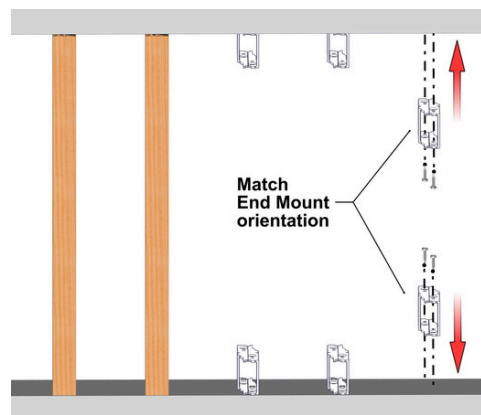

LINK & LOCK™

SCREENS & PARTITIONS

TYPICAL ISOMETRICS

PROFILES

1-5/8" X (2", 4", 6", 8")
 HD 2" X (4", 6", 8")
 4"x4", 4"x6"
 Standard lengths: 24'

COMPONENTS

End Caps, End Mounts, Mounting Clips & Isolation Washers.

ATTACHMENT

Fasten w. #12 screws*(#14 for HD) @ 6" o.c. using End Mounts, Mounting Clips & Isolation Washers (*Not included)

⚠ See install guide for details.

TYPICAL SECTIONS

FINISHES

Woodgrains, solid colors, naturally aged metals, special order.
 Custom solid color matching available (additional lead times apply)

TECHNICAL SPECIFICATIONS

PHYSICAL DATA

6063-T5 Extruded Aluminum
 100% Recyclable
 Warranty: Finish:15 year (standard)/20 year* (ultra) (*10 week lead time);
 Aluminum: 50 year
 Dimensions/Weights:

L&L	Width	Depth	Length	Weight(lbs/LF) *per set
2"	2" (50.8mm)	1 5/8" (41.3mm)	12'/24'	0.93
4"	4" (101.6mm)	1 5/8" (41.3mm)	12'/24'	1.3
6"	6" (152.4mm)	1 5/8" (41.3mm)	12'/24'	1.6
8"	8" (203mm)	1 5/8" (41.3mm)	12'/24'	1.9
4"x4"	4" (101.6mm)	4" (101.6mm)	12'/24'	1.8
4"x6"	6" (152.4mm)	4" (101.6mm)	12'/24'	2.1
4" HD	4" (101.6mm)	2" (50.8mm)	12'/24'	1.7
6" HD	6" (152.4mm)	2" (50.8mm)	12'/24'	2.4
8" HD	8" (203mm)	2" (50.8mm)	12'/24'	3