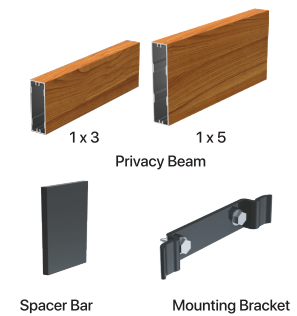

1 x 3

1 x 5

Privacy Beam

Spacer Bar

Mounting Bracket

Dauntless System

Dimensions	Product	12'	24'	End Caps (20/box)
1-5/8" x 4"	Beam	2X4CB.145	2X4CB.289	2BEC.4
1-5/8" x 6"	Beam	2X6B.145	2X6CB.289	2BEC.6

Hanger Bracket Mounting System

Product	Kind	Qty	SKU
Side Rail	24' Carrier Rail	1	2CBSR.289
Beam Spline Connection Top	Accessory	1	BSCT.6
2" Hanger Bracket	Bracket	1	CBHB.2
4" Hanger Bracket	Bracket	1	CBHB.4
6" Hanger Bracket	Bracket	1	CBHB.6
8" Hanger Bracket	Bracket	1	CBHB.8
10" Hanger Bracket	Bracket	1	CBHB.10
12" Hanger Bracket	Bracket	1	CBHB.12

Clip Mounting System

Product	Kind	Qty	SKU
Single Rail ^Δ	24' Carrier Rail	1	CBR.289
Double Rail ^Δ	24' Carrier Rail	1	CBDR.289
1-1/2" Single Hanger Clip	Clip	20, box	HCS.2
3" Hanger Clip	Clip	20, box	HC.3
Eye Bolt with T-Nuts	Attachment	20, box	CBEB.N20

^ΔIncludes 7 Eye-Bolts with T-Nuts