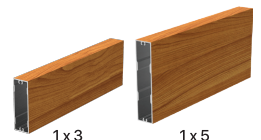

1 x 5

Privacy Beam

Mounting Accessories

Product	Qty	SKU
Spacer Block	100, box	2X2SB.N100
1" Spacer Bar Stock Length	1	1X2FB.145
1x3" Spacer Bar	100, box	1X2FB.1
1x5" Spacer Bar	100, box	1X2FB.3
3" Mounting Bracket	100, box	3PSMB.1
#10 Black Screws	100, box	PECS.N100

1 x 3